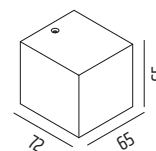

COMBIC

3005W

FINISH COLORS:

COMBIC UNO

3005 3,3W 240lm 3000K

COMBIC DUE

3006 2x3,3W 2x240lm 3000K

HOUSING: