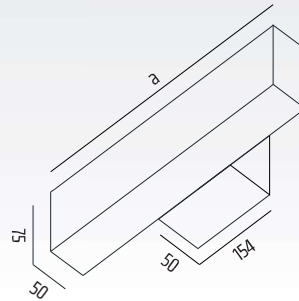

LINE SSL K

SSLK8143W

FINISH COLORS:

LINE SSL K

1100lm - 7,2W - 0,28mb
2000lm - 11,7W - 0,28mb

LINE SSL K-AC

18W 1100lm 3000K
18W 1200lm 4000K

HOUSING:

MONTAGE:

DIFFUSER:

OPTICS/ROTATION:

LIGHT SOURCE:

NORMS:

POWER SUPPLY:

CONTROL:

LINE SSL K 3000K			
dimensions (mm)	number of LED modules	value φ (lm) per Led module 1100/2000 (lm) code	power of system (W)
a			
570	2	SSLK8143	13,3/24,2
853	3	SSLK8145	20,1/36,5

LINE SSL K 4000K			
dimensions (mm)	number of LED modules	value φ (lm) per Led module 1100/2000 (lm) code	power of system (W)
a			
570	2	SSLK8144	13,3/24,2
853	3	SSLK8146	20,1/36,5

LINE SSL K-AC 3000K			
dimensions (mm)	number of LED modules	value φ (lm) per Led module 1800 (lm) code	power of system (W)
a			
570	2	SSLKAC8143	18

LINE SSL K-AC 4000K			
dimensions (mm)	number of LED modules	value φ (lm) per Led module 1800 (lm) code	power of system (W)
a			
570	2	SSLKAC8144	18