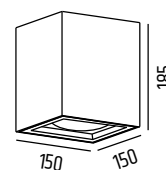

OPTICS/ROTATION: