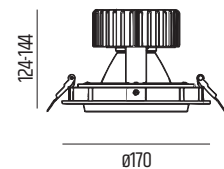

WALL

HOUSING:

MONTAGE: