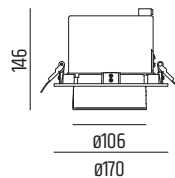

ALTUS

RECESSED

SURFACE

SUSPENDED

FINISH COLORS:

ALTUS A

- 6412 6-24W 950-3300lm 3000K
- 6417 6-24W 990-3400lm 4000K

ALTUS B

- 6402 6-24W 950-3300lm 3000K
- 6407 6-24W 990-3400lm 4000K
- 6403 25-40W 3400-5100lm 3000K
- 6408 25-40W 3500-5300lm 4000K

TRACK LIGHTS

WALL

HOUSING:

MONTAGE:

DIFFUSER:

OPTICS/ROTATION:

OUTSIDE

LIGHT SOURCE:

POWER SUPPLY: POWER SUPPLY:

CONTROL:

NORMS:

SYSTEM LUMINAIRES