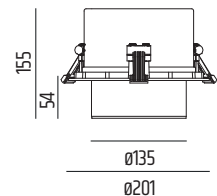

ALTUS

RECESSED

SURFACE

SUSPENDED

FINISH COLORS:

ALTUS A

- 6412 6-24W 950-3300lm 3000K
- 6417 6-24W 990-3400lm 4000K

ALTUS B

- 6402 6-24W 950-3300lm 3000K
- 6407 6-24W 990-3400lm 4000K
- 6403 25-40W 3400-5100lm 3000K
- 6408 25-40W 3500-5300lm 4000K

TRACK LIGHTS

WALL

HOUSING:

MONTAGE:

DIFFUSER:

OPTICS/ROTATION:

OUTSIDE

LIGHT SOURCE:

POWER SUPPLY: POWER SUPPLY:

CONTROL:

NORMS:

SYSTEM LUMINAIRES