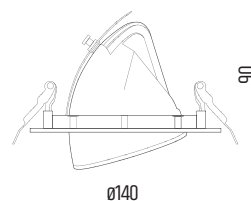

## LAYOUT B MINI

6710 6-19W 660-2480lm 3000K  
6715 6-19W 690-2550lm 4000K

HOUSING:

MONTAGE:

DIFFUSER:

OPTICS/ROTATION:

LIGHT SOURCE:

POWER SUPPLY: