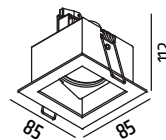

MAGIC DUE RETROFIT

2918 2XLED PAR16 GU10 max. 2x10W

2918M 2XCOB MODUL LED R50 max. 2x10W