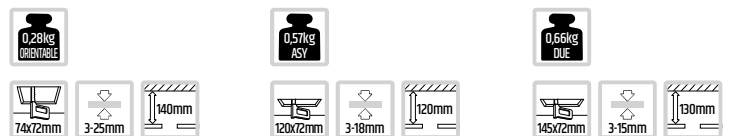

## MAGIC DUE RETROFIT

2918 2XLED PAR16 GU10 max. 2x10W

2918M 2XCOB MODUL LED R50 max. 2x10W

HOUSING:

MONTAGE:

DIFFUSER:

OPTICS/ROTATION:

LIGHT SOURCE: