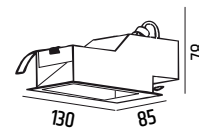

MAGIC DUE RETROFIT

2918 2XLED PAR16 GU10 max. 2x10W

2918M 2XCOB MODUL LED R50 max. 2x10W