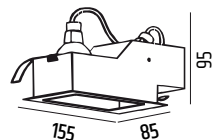

MAGIC DUE RETROFIT

2918 2XLED PAR16 GU10 max. 2x10W

2918M 2XCOB MODUL LED R50 max. 2x10W