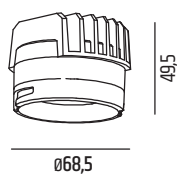

OZONE FLEXX SYSTEM

28XXX - base module LED 10W
 11W 1000lm 3000K
 29XXX - base module LED 6W
 6,6W 600lm 3000K

30XXX - base module LED 15W
 16,5W 1300lm 3000K

XX153W
 FLAT B

XX154W
 FLAT A

XX020W
 DEEP R

XX215W
 DEEP Q

XX254W
 ASYM

XX255W
 POINT

XX894W
 TRIMLESS

RECESSED

SURFACE

SUSPENDED

WALL

TRACK LIGHTS