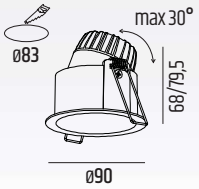

OZONE FLEXX SYSTEM

28XXX - base module LED 10W
 11W 1000lm 3000K
 29XXX - base module LED 6W
 6,6W 600lm 3000K

30XXX - base module LED 15W
 16,5W 1300lm 3000K

XX153W
 FLAT B

XX154W
 FLAT A

XX020W
 DEEP R

XX215W
 DEEP Q

XX254W
 ASYM

XX255W
 POINT

XX894W
 TRIMLESS

RECESSED

SURFACE

SUSPENDED

WALL

TRACK LIGHTS