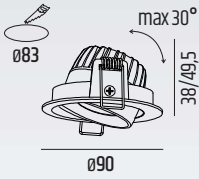

XX254W
 ASYM

XX255W
 POINT

XX894W
 TRIMLESS

RECESSED

SURFACE

SUSPENDED

WALL

TRACK LIGHTS