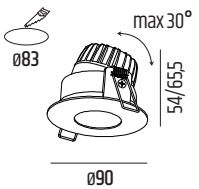

XX254W
 ASYM

XX255W
 POINT

XX894W
 TRIMLESS

RECESSED

SURFACE

SUSPENDED

WALL

TRACK LIGHTS