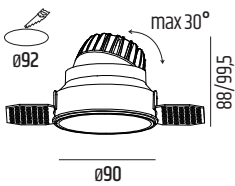

XX254W
 ASYM

XX255W
 POINT

XX894W
 TRIMLESS

RECESSED

SURFACE

SUSPENDED

WALL

TRACK LIGHTS