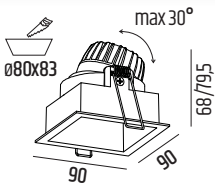

XX254W
 ASYM

XX255W
 POINT

XX894W
 TRIMLESS

RECESSED

SURFACE

SUSPENDED

WALL

TRACK LIGHTS