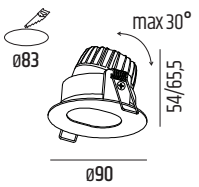

XX254W
 ASYM

XX255W
 POINT

XX894W
 TRIMLESS

RECESSED

SURFACE

SUSPENDED

WALL

TRACK LIGHTS