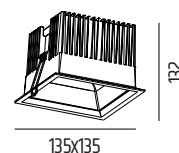

UMBRA MAXI

6612 6-24W 950-3300lm 3000K
6617 6-24W 990-3400lm 4000K

TRACK LIGHTS