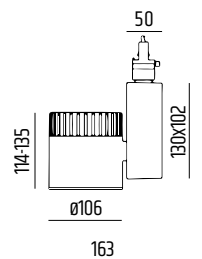

STELLA 3F

6252 6-24W 950-3300lm 3000K

6257 6-24W 990-3400lm 4000K

6253 25-40W 3400-5100lm 3000K

6258 25-40W 3500-5300lm 4000K

HOUSING:

MONTAGE:

DIFFUSER: